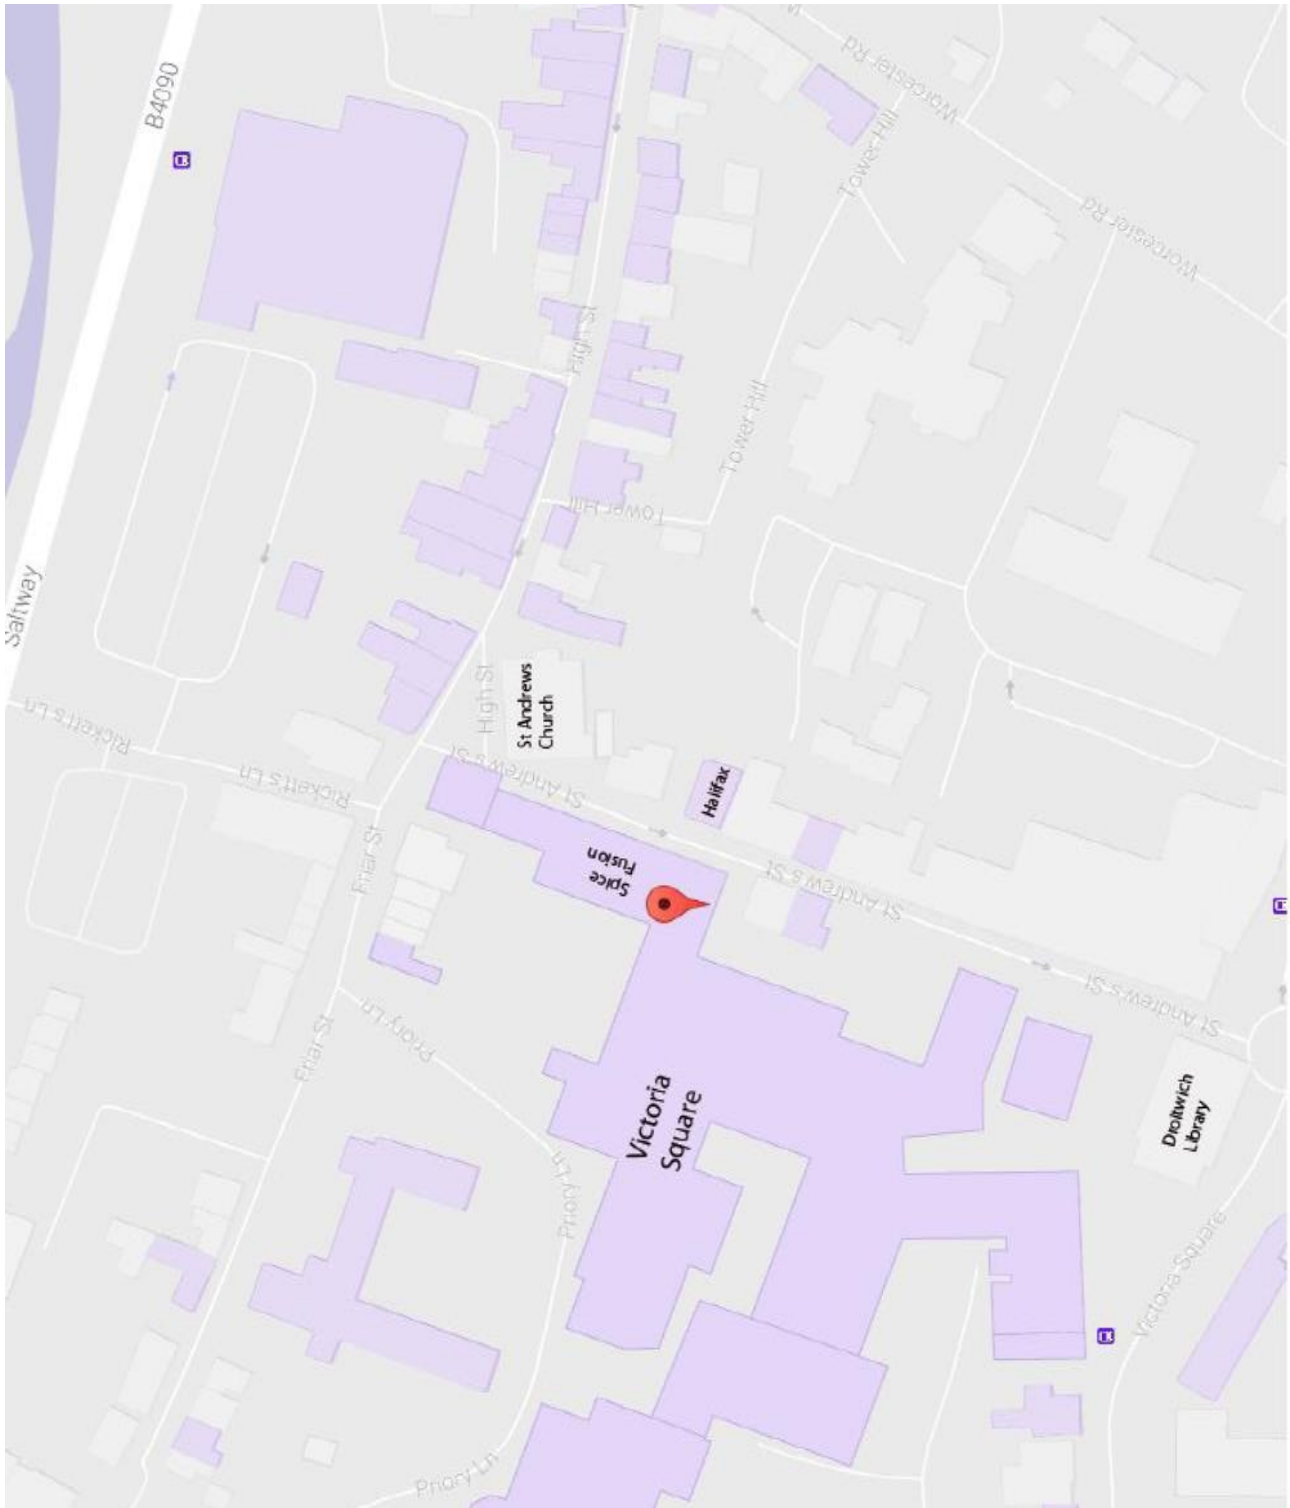

If you need to park:

- At the end the road forks, take the right fork into Friar Street (this is now a two-way street)
- Take the first right into Rickett's Lane and into the Pay and Display car parks on the left or right

If you are making a delivery and don't need to park:

- At the end the road forks, take the left fork into St Andrews Street (this is a one-way street)
- Follow the road, on the left you will see a Halifax and on the right you will see an old building which is 'Spinning Wheel and Spinners Wine Bar', you can park in the car park for a short while in the car park on the right just past this old building. Please do not block anyone else in and it is a good idea to put a piece of paper in your window saying you are delivering to Cypher Media
- Use the map below to find us on the first floor in St Andrews Square Shopping Centre, if you can't find us please call the office and we can direct you.

### St Andrews Square Shopping Centre map