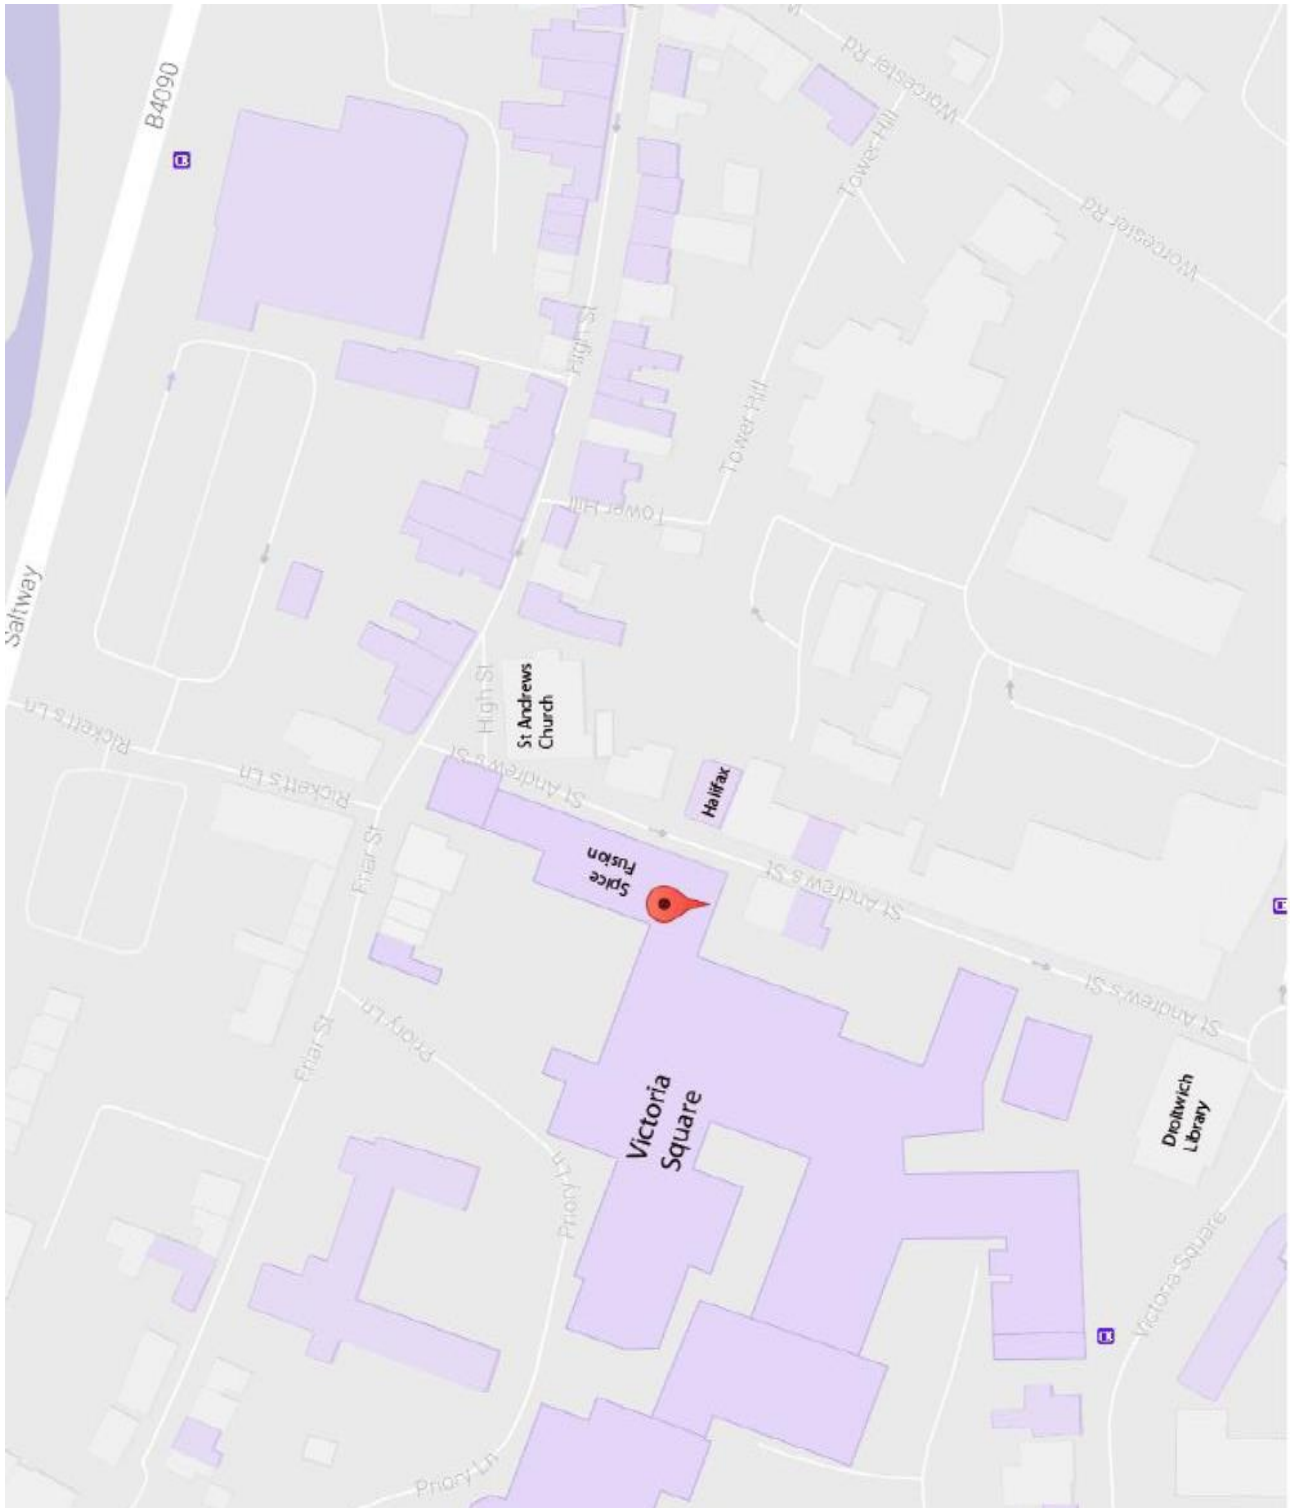

Town centre map